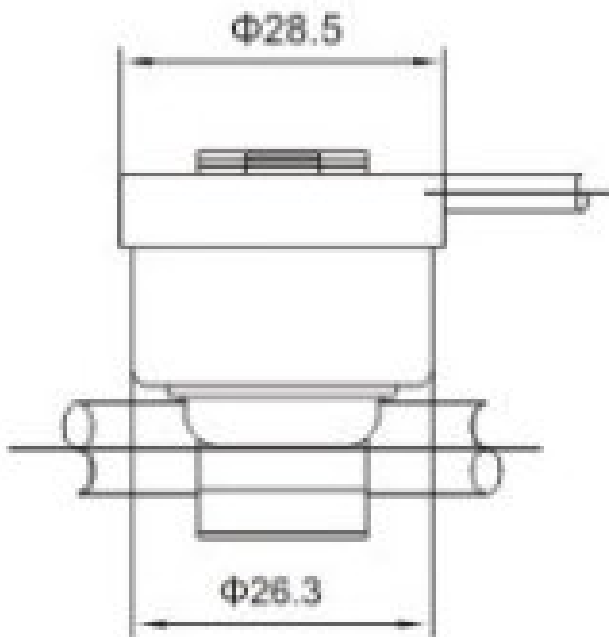

KSD-1005

OPEN:80°F CLOSE:15°F

- .156R. for 5/16" tube
- .187R. for 3/8" tube
- .250R. for 1/2" tube
- .312R. for 5/8" tube
- .375R. for 3/4" tube
- .438R. for 7/8" tube